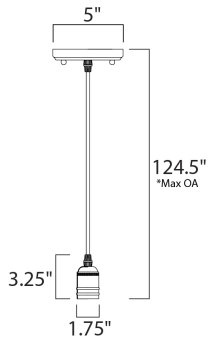

\*max overall height

**MEASUREMENTS**

- DIMENSION : 5" L x 5" W x 3.25" H
- MAX OAH : 124.5" OAH
- CANOPY : 5" W x 0.75" H x 5" L
- HANGING WEIGHT : 9.9 lb
- WIRE LENGTH : 120"

**LAMPING**

- INPUT VOLTAGE : 120V
- BULB : 1 x 60W Incandescent E26 Medium , 60W Total
- BULB INCLUDED : (Not Included)
- DIMMABLE : Yes